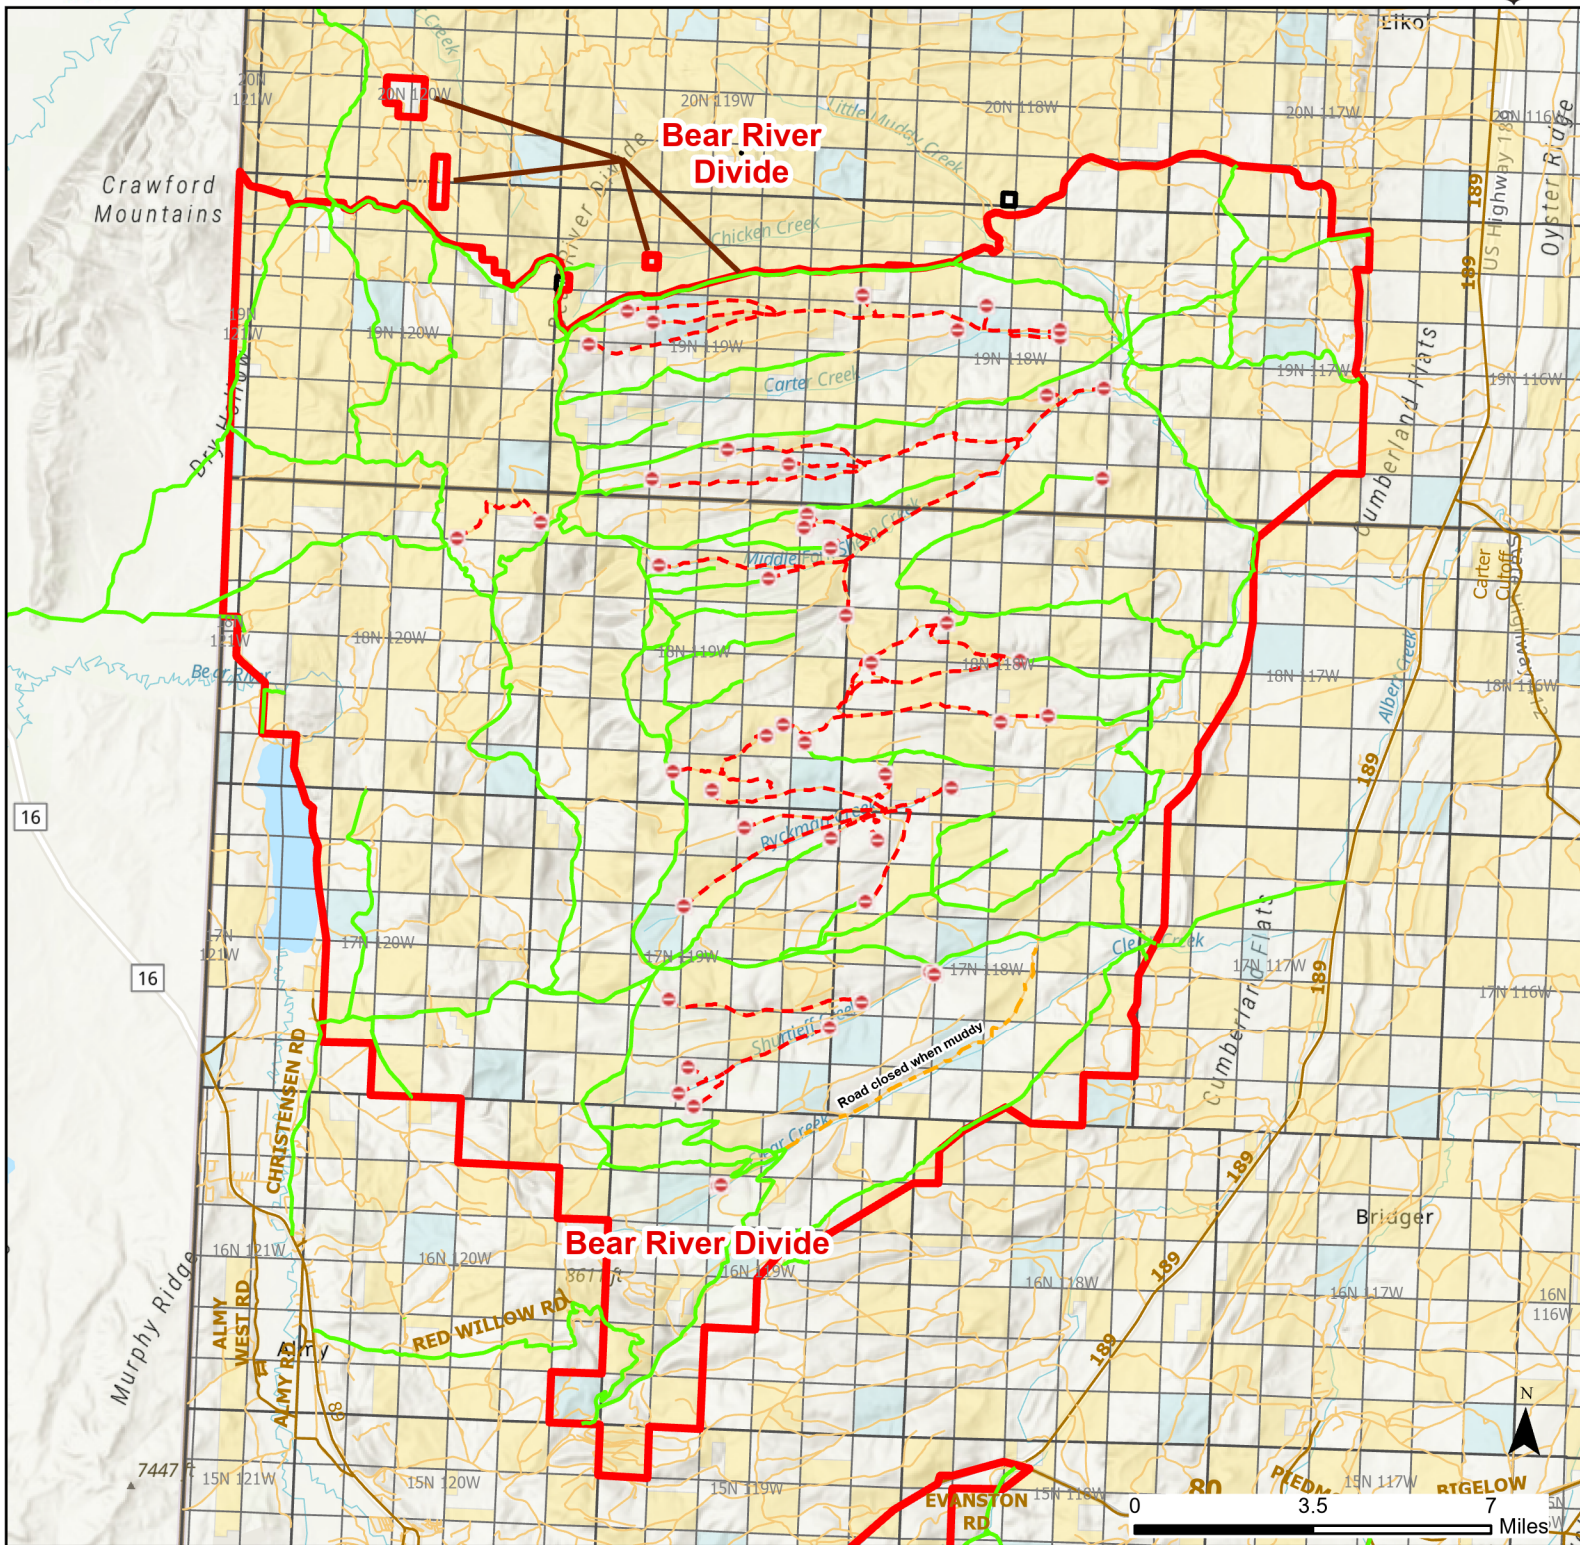

Bear River Divide Hunter Management Area

2023 Hunt Season

Parking	Closed Road	Boundary	Limited Range Weapons and Archery	State
Coupon Box	Roads	Archery Only	Other	DOD
Road Closed	County Boundaries	CLOSED		BLM
Open Road	HMA Ownership			Wyoming Game & Fish Dept.
Special Conditions Apply				Forest Service
				Private

Species allowed to hunt: Waterfowl, Sage Grouse, Rabbits, Antelope, Deer, Elk, Moose, Mountain Lion

See Ranch Rules for More Information and Restrictions

Hunter Management Area rules apply only to those lands enrolled in the HMA.

This map is for visual use, assistance and general location only, does not represent a survey, and is not to be used for legal conveyance. Hunt Area boundaries are approximate, consult Game and Fish Hunting Regulations for descriptions and restrictions. Access to these private lands for any commercial activity must be gained by contacting the individual landowner(s) directly.